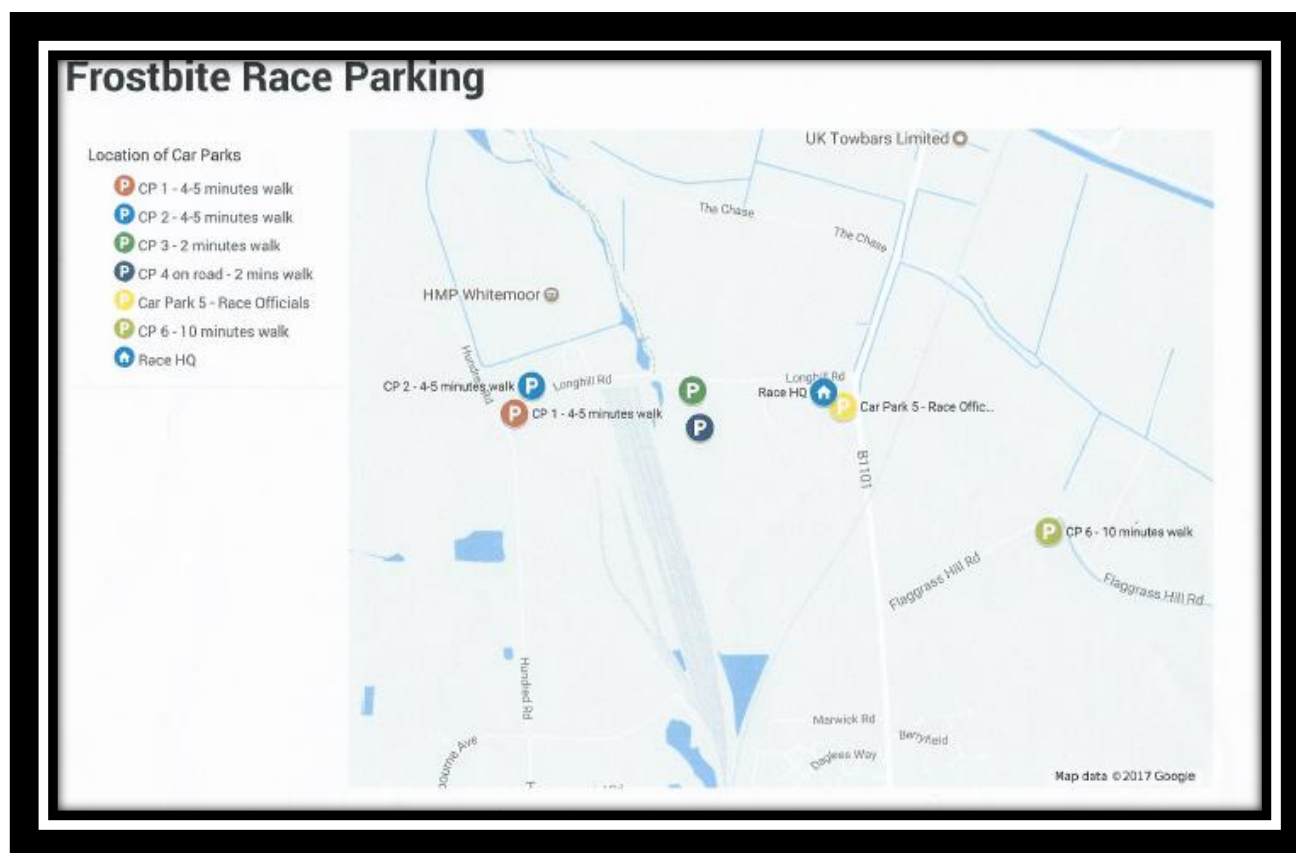

Car Parking for March Race in the Frostbite League Series

Please note that car parking is limited and therefore every effort must be made to car share whenever possible. All car parking is free.

Runners are asked to follow car park marshals' instructions and **must not park on Longhill Road near to the gates to the sports field or near to the entrance to the Nature Reserve as this might hinder runners.**

Car Parks **1** and **2** are on HM Prison property and are a four to five minute walk from the sports ground. People using these Car Parks must not go on any other HM Prison property.

Car Park areas **3** and **4** are situated in Foundary Way and are a two to three minute walk from the sports ground.

Car Park **5** is for race officials and you should not park there unless instructed to by car park marshals – once all race officials have parked this car park will be opened for runners.

Car Park **6** is approx. a 10 minute walk from the sports field.

Please arrive in plenty of time and enjoy the race!